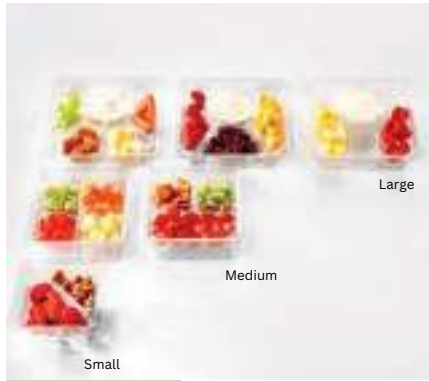

RECTANGLE

Stackable with a smooth, rounded-edge design. Available in a range of sizes, from 1.5 oz. to 120 oz.

7. CONTAINERS

SECTIONAL

Food pairings made perfect! Showcase complimentary ingredients to power up your sales potential.

8. CUPS

PARFAIT

Unique, flat-sided design makes labeling seamless.

SQUARE BOWLS

A contemporary look that gives your food stand-out shelf appeal.
Multiple size options provide menu flexibility.

29 oz. Square Bowl
Insert: T32440-1

32 oz. Square Bowl
Insert: T32798

LACERTA | SQUARE BOWLS

SMALL SQUARE BOWLS

MEDIUM SQUARE BOWLS

LARGE SQUARE BOWLS

SQUARE BOWL INSERTS

DEEP SQUARE BOWL

SALAD / FRUIT CONTAINERS & INSERTS